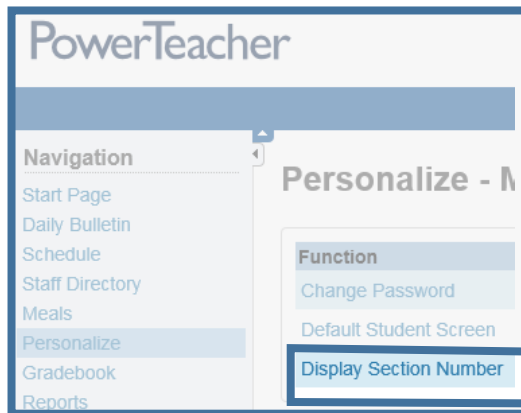

Showing Sections Numbers

PowerTeacher

On the Start Page of PowerTeacher, if you don't see the section number beside each course you teach, simply follow the 3 steps below...

PowerTeacher

Navigation		Current Classes	
Start Page	1(M) 9(TH-F)	Physical Education 6	6G
Daily Bulletin	1(TU,TH) 9(F)	Physical Education 6	6A
Schedule	1(TU,TH) 9(F)	Physical Education 7	7A
Staff Directory	1(W) 9(M)	Physical Education 3	3C
Meals	1(W) 3(F) 9(F)	Physical Education 7	7JB
Personalize			
Gradebook			
Reports			
Recommendations			
NB Reports			

Step 1

Step 2

Step 3