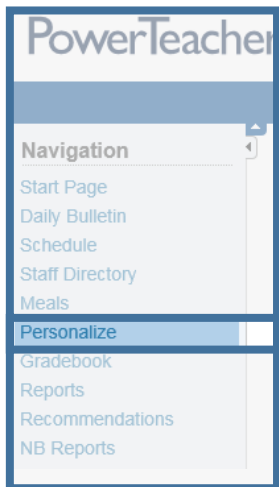

Showing Sections Numbers

PowerTeacher

On the Start Page of PowerTeacher, if you don't see the section number beside each course you teach, simply follow the 3 steps below...

PowerTeacher

Navigation		Current Classes	
Start Page	1(M) 9(TH-F)	Physical Education 6	6G
Daily Bulletin	1(TU,TH) 9(F)	Physical Education 6	6A
Schedule	1(TU,TH) 9(F)	Physical Education 7	7A
Staff Directory	1(W) 9(M)	Physical Education 3	3C
Meals	1(W) 3(F) 9(F)	Physical Education 7	7JB
Personalize			
Gradebook			
Reports			
Recommendations			
NB Reports			

Step 1